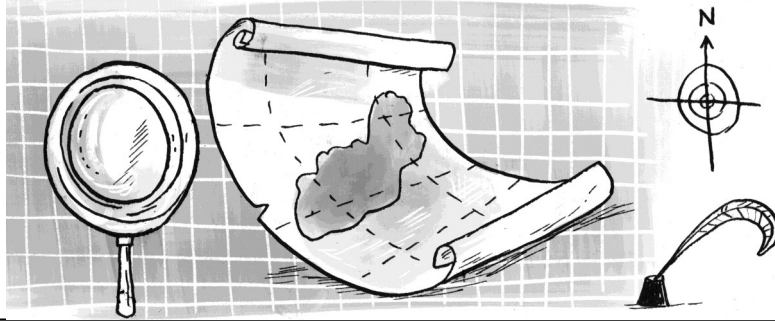

Name:

Date:

Score:

Ruth the Red Riding Hood Fairy

1	What are Kirsty and Rachel sitting around at the start of the story?	
2	What colour cloak does Alana pull out of her basket?	
3	What does Red Riding Hood meet instead of a wolf?	
4	Who is hiding in the storytelling basket?	
5	What magical item has been stolen?	
6	What do the goblins steal from Ruth?	
7	What is Jack Frost sitting in?	
8	Who do the fairies trick into scaring Jack Frost?	
9	Who appears in the library in a blue flash?	
10	What does Jack Frost really want?	